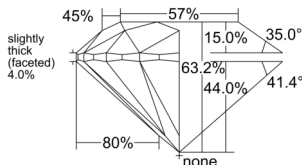

GIA®

FACSIMILE

GIA REPORT 1555291626

Verify this report at GIA.edu

GIA NATURAL DIAMOND DOSSIER®

May 20, 2026
GIA Report Number 1555291626
Shape and Cutting Style ..... Round Brilliant
Measurements ..... 5.62 - 5.66 x 3.56 mm

GRADING RESULTS

Carat Weight ..... 0.70 carat
Color Grade L
Clarity Grade VS2
Cut Grade ..... Excellent

ADDITIONAL GRADING INFORMATION

Polish ..... Excellent
Symmetry ..... Excellent
Fluorescence ..... Medium Blue
Clarity Characteristics ..... Crystal, Cloud
Inscription(s): GIA 1555291626

PROPORTIONS

Profile to actual proportions

GRADING SCALES

GIA COLOR SCALE

COLORESS	D
	E
	F
	G
	H
	I
	J
NEAR COLORESS	K
	L
FAIN	M
	N
	O
	P
	Q
VERY LIGHT	R
	S
	T
	U
	V
	W
	X
	Y
LIGHT	Z

GIA CLARITY SCALE

	FLAWLESS
	INTERNALLY FLAWLESS
VERY VERY SLIGHTLY INCLUDED	VVS₁
	VVS₂
VERY SLIGHTLY INCLUDED	VS₁
	VS₂
SLIGHTLY INCLUDED	SI₁
	SI₂
	I₁
	I₂
INCLUDED	I₃

GIA CUT SCALE

	EXCELLENT
	VERY GOOD
	GOOD
	FAIR
	POOR