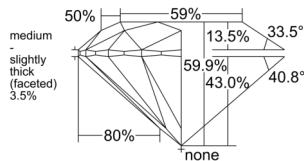

GIA®

FACSIMILE

GIA REPORT 1555289681

Verify this report at GIA.edu

GIA NATURAL DIAMOND DOSSIER®

June 02, 2026
GIA Report Number 1555289681
Shape and Cutting Style ..... Round Brilliant
Measurements ..... 6.02 - 6.05 x 3.61 mm

GRADING RESULTS

Carat Weight ..... 0.80 carat
Color Grade ..... G
Clarity Grade VS2
Cut Grade ..... Excellent

ADDITIONAL GRADING INFORMATION

Polish ..... Excellent
Symmetry ..... Excellent
Fluorescence ..... Faint
Clarity Characteristics ..... Cloud, Needle
Inscription(s): GIA 1555289681

PROPORTIONS

Profile to actual proportions