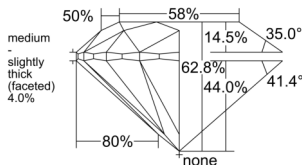

GIA®

FACSIMILE

GIA REPORT 1555287579

Verify this report at GIA.edu

GIA NATURAL DIAMOND DOSSIER®

May 19, 2026
GIA Report Number 1555287579
Shape and Cutting Style ..... Round Brilliant
Measurements ..... 5.28 - 5.31 x 3.32 mm

GRADING RESULTS

Carat Weight ..... 0.57 carat
Color Grade ..... E
Clarity Grade VVS1
Cut Grade ..... Excellent

ADDITIONAL GRADING INFORMATION

Polish ..... Excellent
Symmetry ..... Excellent
Fluorescence ..... Medium Blue
Clarity Characteristics ..... Pinpoint
Inscription(s): GIA 1555287579

PROPORTIONS

GRADING SCALES

GIA COLOR SCALE	GIA CLARITY SCALE	GIA CUT SCALE	
D	FLAWLESS	EXCELLENT	
E	INTERNALLY FLAWLESS		
F		VVS₁	VERY GOOD
G	VVS₂		
H	VS₁	GOOD	
I	VS₂		
J	SI₁	FAIR	
K	SI₂		
L	I₁	POOR	
M			
N			
O	I₂		
P			
Q	I₃		
R			
S			
T			
U			
V			
W			
X			
Y			
Z