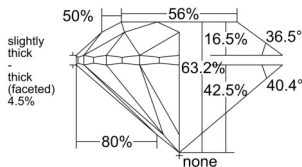

GIA®

FACSIMILE

GIA REPORT

1555283404

Verify this report at GIA.edu

GIA NATURAL DIAMOND DOSSIER®

May 20, 2026
GIA Report Number 1555283404
Shape and Cutting Style ..... Round Brilliant
Measurements ..... 5.00 - 5.03 x 3.17 mm

GRADING RESULTS

Carat Weight ..... 0.50 carat
Color Grade L
Clarity Grade VVS2
Cut Grade ..... Very Good

ADDITIONAL GRADING INFORMATION

Polish ..... Excellent
Symmetry ..... Excellent
Fluorescence ..... Faint
Clarity Characteristics..... Feather, Cloud, Pinpoint, Natural
Inscription(s): GIA 1555283404

PROPORTIONS

GRADING SCALES

GIA COLOR SCALE

COLOREDNESS	D
	E
	F
	G
	H
	I
	J
NEAR COLORLESS	K
	L
FAIN	M
	N
	O
	P
VERY LIGHT	Q
	R
	S
	T
	U
	V
LIGHT	W
	X
	Y
	Z

GIA CLARITY SCALE

VERY VERY SLIGHTLY INCLUDED	FLAWLESS
	INTERNALLY FLAWLESS
VERY SLIGHTLY INCLUDED	VVS₁
	VVS₂
SLIGHTLY INCLUDED	VS₁
	VS₂
INCLUDED	SI₁
	SI₂
	I₁
	I₂
	I₃

GIA CUT SCALE

EXCELLENT
VERY GOOD
GOOD
FAIR
POOR