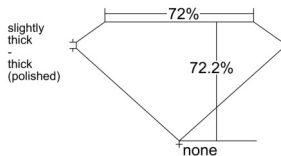

GIA®

FACSIMILE

GIA REPORT 1555274616

Verify this report at GIA.edu

GIA NATURAL DIAMOND DOSSIER®

May 16, 2026
GIA Report Number 1555274616
Shape and Cutting Style ..... Square Modified Brilliant
Measurements ..... 4.40 x 4.35 x 3.14 mm

GRADING RESULTS

Carat Weight ..... 0.50 carat
Color Grade ..... G
Clarity Grade SI1

ADDITIONAL GRADING INFORMATION

Polish ..... Excellent
Symmetry ..... Very Good
Fluorescence ..... None
Clarity Characteristics ..... Crystal, Cloud
Inscription(s): GIA 1555274616

PROPORTIONS

Profile not to actual proportions

GRADING SCALES

GIA COLOR SCALE		GIA CLARITY SCALE	
COLORLESS	D	VERY VERY SLIGHTLY INCLUDED	FLAWLESS
	E		INTERNALLY FLAWLESS
	F		VVS₁
	G		VVS₂
	H		VS₁
	I		VS₂
	J		SI₁
	K		SI₂
	L		I₁
	M		I₂
NEAR COLORLESS	N	SLIGHTLY INCLUDED	I₃
	O		
	P		
	Q		
FAINT	R		
	S		
	T		
	U		
VERY LIGHT	V		
	W		
	X		
	Y		
LIGHT	Z