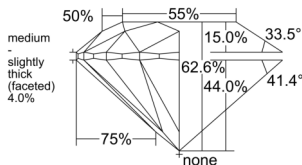

GIA®

FACSIMILE

GIA REPORT 1555258172

Verify this report at GIA.edu

GIA NATURAL DIAMOND DOSSIER®

May 16, 2026
GIA Report Number 1555258172
Shape and Cutting Style ..... Round Brilliant
Measurements ..... 5.08 - 5.10 x 3.18 mm

GRADING RESULTS

Carat Weight ..... 0.50 carat
Color Grade ..... K
Clarity Grade VS1
Cut Grade ..... Excellent

ADDITIONAL GRADING INFORMATION

Polish ..... Excellent
Symmetry ..... Excellent
Fluorescence ..... Faint
Clarity Characteristics..... Indented Natural, Pinpoint
Inscription(s): GIA 1555258172

PROPORTIONS

GRADING SCALES

GIA COLOR SCALE

COLORLESS	D
	E
	F
	G
	H
	I
	J
NEAR COLORLESS	K
	L
	M
	N
	O
	P
	Q
	R
	S
	T
	U
	V
	W
	X
	Y
LIGHT	Z

GIA CLARITY SCALE

FLAWLESS	INTERNAL FLAWLESS	
		EXCELLENT
VERY VERY SLIGHTLY INCLUDED	VVS₁	VERY GOOD
VERY SLIGHTLY INCLUDED	VVS₂	
SLIGHTLY INCLUDED	VS₁	GOOD
	VS₂	
INCLUDED	SI₁	FAIR
	SI₂	
INCLUDED	I₁	POOR
	I₂	
	I₃	

GIA CUT SCALE

EXCELLENT
VERY GOOD
GOOD
FAIR
POOR