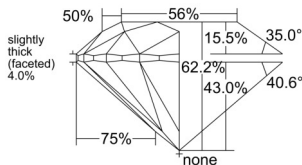

GIA®

FACSIMILE

GIA REPORT 1555258119

Verify this report at GIA.edu

GIA NATURAL DIAMOND DOSSIER®

May 16, 2026
GIA Report Number 1555258119
Shape and Cutting Style ..... Round Brilliant
Measurements ..... 5.05 - 5.07 x 3.15 mm

GRADING RESULTS

Carat Weight ..... 0.50 carat
Color Grade ..... K
Clarity Grade VS2
Cut Grade ..... Excellent

ADDITIONAL GRADING INFORMATION

Polish ..... Excellent
Symmetry ..... Excellent
Fluorescence ..... Faint
Clarity Characteristics..... Cloud, Crystal, Feather
Inscription(s): GIA 1555258119

PROPORTIONS

Profile to actual proportions