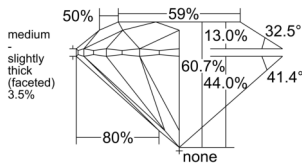

GIA®

FACSIMILE

GIA REPORT 1555253591

Verify this report at GIA.edu

GIA NATURAL DIAMOND DOSSIER®

May 14, 2026
GIA Report Number 1555253591
Shape and Cutting Style ..... Round Brilliant
Measurements ..... 5.16 - 5.17 x 3.13 mm

GRADING RESULTS

Carat Weight ..... 0.51 carat
Color Grade ..... F
Clarity Grade S11
Cut Grade ..... Excellent

ADDITIONAL GRADING INFORMATION

Polish ..... Excellent
Symmetry ..... Excellent
Fluorescence ..... Faint
Clarity Characteristics ..... Crystal, Feather
Inscription(s): GIA 1555253591

PROPORTIONS

GRADING SCALES

GIA COLOR SCALE	GIA CLARITY SCALE	GIA CUT SCALE	
D	FLAWLESS	EXCELLENT	
E	INTERNALLY FLAWLESS		
F		VVS₁	VERY GOOD
G	VVS₂		
H	VS₁	GOOD	
I	VS₂		
J	S1₁	FAIR	
K	S1₂		
L	I₁	POOR	
M	I₂		
N	I₃		
O			
P			
Q			
R			
S			
T			
U			
V			
W			
X			
Y			
Z