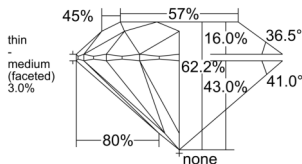

GIA®

FACSIMILE

GIA REPORT 1555253013

Verify this report at GIA.edu

GIA NATURAL DIAMOND DOSSIER®

May 15, 2026
GIA Report Number 1555253013
Shape and Cutting Style ..... Round Brilliant
Measurements ..... 5.10 - 5.13 x 3.18 mm

GRADING RESULTS

Carat Weight ..... 0.51 carat
Color Grade I
Clarity Grade S11
Cut Grade ..... Excellent

ADDITIONAL GRADING INFORMATION

Polish ..... Excellent
Symmetry ..... Excellent
Fluorescence ..... None
Clarity Characteristics..... Cloud, Feather, Crystal
Inscription(s): GIA 1555253013

PROPORTIONS

GRADING SCALES

GIA COLOR SCALE

COLORESS	D
	E
	F
	G
	H
	I
	J
NEAR COLORESS	K
	L
	M
	N
	O
	P
	Q
	R
	S
	T
	U
	V
	W
	X
	Y
LIGHT	Z

GIA CLARITY SCALE

FLAWLESS	INTERNAL FLAWLESS	
		FLAWLESS
VERY VERY SLIGHTLY INCLUDED	VVS₁	
	VVS₂	
VERY SLIGHTLY INCLUDED	VS₁	
	VS₂	
SLIGHTLY INCLUDED	SI₁	
	SI₂	
INCLUDED	I₁	
	I₂	
	I₃	

GIA CUT SCALE

EXCELLENT
VERY GOOD
GOOD
FAIR
POOR