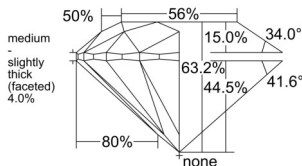

GIA®

FACSIMILE

GIA REPORT 1555244444

Verify this report at GIA.edu

GIA NATURAL DIAMOND DOSSIER®

May 14, 2026
GIA Report Number 1555244444
Shape and Cutting Style ..... Round Brilliant
Measurements ..... 5.05 - 5.08 x 3.20 mm

GRADING RESULTS

Carat Weight ..... 0.50 carat
Color Grade ..... M
Clarity Grade VS2
Cut Grade ..... Excellent

ADDITIONAL GRADING INFORMATION

Polish ..... Excellent
Symmetry ..... Excellent
Fluorescence ..... None
Clarity Characteristics ..... Crystal, Cloud
Inscription(s): GIA 1555244444

PROPORTIONS

Profile to actual proportions