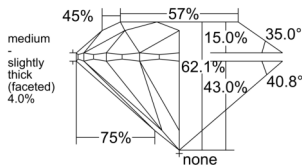

GIA®

FACSIMILE

GIA REPORT 1555243575

Verify this report at GIA.edu

GIA NATURAL DIAMOND DOSSIER®

May 14, 2026
GIA Report Number 1555243575
Shape and Cutting Style ..... Round Brilliant
Measurements ..... 5.20 - 5.23 x 3.24 mm

GRADING RESULTS

Carat Weight ..... 0.54 carat
Color Grade ..... K
Clarity Grade S11
Cut Grade ..... Excellent

ADDITIONAL GRADING INFORMATION

Polish ..... Excellent
Symmetry ..... Excellent
Fluorescence ..... None
Clarity Characteristics ..... Cloud, Feather
Inscription(s): GIA 1555243575

PROPORTIONS

Profile to actual proportions

GRADING SCALES

GIA COLOR SCALE	GIA CLARITY SCALE	GIA CUT SCALE	
D	FLAWLESS	EXCELLENT	
E	INTERNALLY FLAWLESS		
F		VVS₁	VERY GOOD
G	VVS₂		
H	VS₁	GOOD	
I	VS₂		
J	S1₁	FAIR	
K	S1₂		
L	I₁	POOR	
M	I₂		
N	I₃		
O			
P			
Q			
R			
S			
T			
U			
V			
W			
X			
Y			
Z