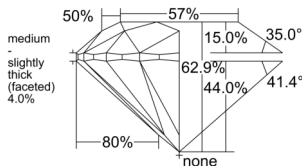

GIA®

FACSIMILE

GIA REPORT 1555241441

Verify this report at GIA.edu

GIA NATURAL DIAMOND DOSSIER®

May 13, 2026
GIA Report Number 1555241441
Shape and Cutting Style ..... Round Brilliant
Measurements ..... 5.05 - 5.07 x 3.18 mm

GRADING RESULTS

Carat Weight ..... 0.50 carat
Color Grade ..... H
Clarity Grade S11
Cut Grade ..... Excellent

ADDITIONAL GRADING INFORMATION

Polish ..... Excellent
Symmetry ..... Excellent
Fluorescence ..... None
Clarity Characteristics ..... Cloud, Crystal
Inscription(s): GIA 1555241441

PROPORTIONS

GRADING SCALES

GIA COLOR SCALE

COLOURESS	D
	E
	F
	G
	H
	I
	J
NEAR COLOURESS	K
	L
FANIT	M
	N
	O
	P
	Q
VERY LIGHT	R
	S
	T
	U
	V
	W
	X
	Y
LIGHT	Z

GIA CLARITY SCALE

VERY VERY SLIGHTLY INCLUDED	FLAWLESS
	INTERNALLY FLAWLESS
VERY SLIGHTLY INCLUDED	VVS₁
	VVS₂
SLIGHTLY INCLUDED	VS₁
	VS₂
INCLUDED	SI₁
	SI₂
	I₁
	I₂
	I₃

GIA CUT SCALE

EXCELLENT
VERY GOOD
GOOD
FAIR
POOR