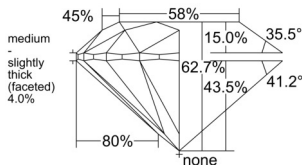

GIA®

FACSIMILE

GIA REPORT 1555235335

Verify this report at GIA.edu

GIA NATURAL DIAMOND DOSSIER®

May 12, 2026
GIA Report Number 1555235335
Shape and Cutting Style ..... Round Brilliant
Measurements ..... 5.42 - 5.45 x 3.41 mm

GRADING RESULTS

Carat Weight ..... 0.62 carat
Color Grade ..... G
Clarity Grade VVS1
Cut Grade ..... Excellent

ADDITIONAL GRADING INFORMATION

Polish ..... Excellent
Symmetry ..... Excellent
Fluorescence ..... None
Clarity Characteristics ..... Cloud
Inscription(s): GIA 1555235335

PROPORTIONS

GRADING SCALES

GIA COLOR SCALE	GIA CLARITY SCALE	GIA CUT SCALE	
D	FLAWLESS	EXCELLENT	
E	INTERNALLY FLAWLESS		
F		VVS₁	VERY GOOD
G	VVS₂		
H	VS₁	GOOD	
I	VS₂		
J	SI₁	FAIR	
K	SI₂		
L	I₁	POOR	
M			
N			
O	I₂		
P			
Q			
R	I₃		
S			
T			
U			
V			
W			
X			
Y			
Z