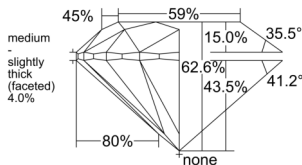

GIA®

FACSIMILE

GIA REPORT 1555233978

Verify this report at GIA.edu

GIA NATURAL DIAMOND DOSSIER®

May 12, 2026
GIA Report Number 1555233978
Shape and Cutting Style ..... Round Brilliant
Measurements ..... 5.63 - 5.67 x 3.54 mm

GRADING RESULTS

Carat Weight ..... 0.70 carat
Color Grade ..... G
Clarity Grade VVS1
Cut Grade ..... Excellent

ADDITIONAL GRADING INFORMATION

Polish ..... Excellent
Symmetry ..... Excellent
Fluorescence ..... None
Clarity Characteristics ..... Pinpoint, Feather
Inscription(s): GIA 1555233978

PROPORTIONS

Profile to actual proportions