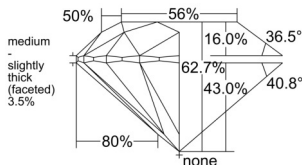

GIA®

FACSIMILE

GIA REPORT 1555227849

Verify this report at GIA.edu

GIA NATURAL DIAMOND DOSSIER®

May 11, 2026
GIA Report Number 1555227849
Shape and Cutting Style ..... Round Brilliant
Measurements ..... 5.97 - 6.01 x 3.75 mm

GRADING RESULTS

Carat Weight ..... 0.83 carat
Color Grade ..... H
Clarity Grade VS1
Cut Grade ..... Excellent

ADDITIONAL GRADING INFORMATION

Polish ..... Excellent
Symmetry ..... Excellent
Fluorescence ..... None
Clarity Characteristics..... Crystal, Cloud, Needle, Pinpoint
Inscription(s): GIA 1555227849

PROPORTIONS

GRADING SCALES

GIA COLOR SCALE

COLORLESS	D
	E
	F
	G
	H
	I
	J
NEAR COLORLESS	K
	L
FAIN	M
	N
	O
	P
VERY LIGHT	Q
	R
	S
	T
	U
	V
	W
	X
	Y
LIGHT	Z

GIA CLARITY SCALE

FLAWLESS	INTERNAL FLAWLESS	
		FLAWLESS
VERY VERY SLIGHTLY INCLUDED	VVS₁	
	VVS₂	
VERY SLIGHTLY INCLUDED	VS₁	
	VS₂	
SLIGHTLY INCLUDED	SI₁	
	SI₂	
INCLUDED	I₁	
	I₂	
	I₃	

GIA CUT SCALE

EXCELLENT
VERY GOOD
GOOD
FAIR
POOR