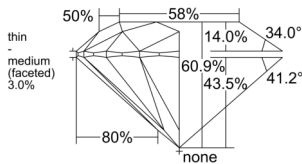

GIA®

FACSIMILE

GIA REPORT 1555222690

Verify this report at GIA.edu

GIA NATURAL DIAMOND DOSSIER®

May 09, 2026
GIA Report Number 1555222690
Shape and Cutting Style ..... Round Brilliant
Measurements ..... 5.13 - 5.16 x 3.14 mm

GRADING RESULTS

Carat Weight ..... 0.50 carat
Color Grade ..... D
Clarity Grade VS1
Cut Grade ..... Excellent

ADDITIONAL GRADING INFORMATION

Polish ..... Excellent
Symmetry ..... Excellent
Fluorescence ..... None
Clarity Characteristics ..... Needle
Inscription(s): GIA 1555222690

PROPORTIONS

GRADING SCALES

GIA COLOR SCALE	GIA CLARITY SCALE	GIA CUT SCALE	
D	FLAWLESS	EXCELLENT	
E	INTERNALLY FLAWLESS		
F		VVS₁	VERY GOOD
G	VVS₂		
H	VS₁	GOOD	
I	VS₂		
J	SI₁	FAIR	
K	SI₂		
L	I₁	POOR	
M	I₂		
N	I₃		
O			
P			
Q			
R			
S			
T			
U			
V			
W			
X			
Y			
Z