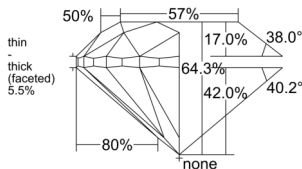

GIA®

FACSIMILE

GIA REPORT 1555219155

Verify this report at GIA.edu

GIA NATURAL DIAMOND DOSSIER®

May 11, 2026
GIA Report Number 1555219155
Shape and Cutting Style ..... Round Brilliant
Measurements ..... 5.76 - 5.80 x 3.72 mm

GRADING RESULTS

Carat Weight ..... 0.80 carat
Color Grade ..... M
Clarity Grade S11
Cut Grade ..... Very Good

ADDITIONAL GRADING INFORMATION

Polish ..... Excellent
Symmetry ..... Excellent
Fluorescence ..... None
Clarity Characteristics..... Cloud, Crystal, Indented Natural
Inscription(s): GIA 1555219155

PROPORTIONS

Profile to actual proportions