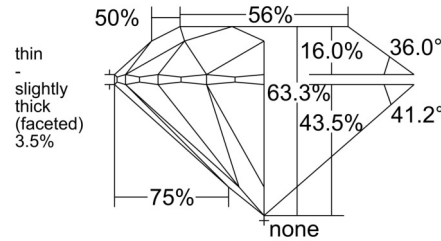

GIA NATURAL DIAMOND GRADING REPORT

May 09, 2026
GIA Report Number 1555214768
Shape and Cutting Style ..... Round Brilliant
Measurements ..... 6.33 - 6.38 x 4.03 mm

GRADING RESULTS

Carat Weight ..... 1.00 carat
Color Grade ..... F
Clarity Grade SI1
Cut Grade ..... Excellent

ADDITIONAL GRADING INFORMATION

Polish ..... Excellent
Symmetry ..... Excellent
Fluorescence ..... None
Inscription(s): GIA 1555214768

Comments: Additional clouds are not shown. Pinpoints are not shown.

PROPORTIONS

Profile to actual proportions