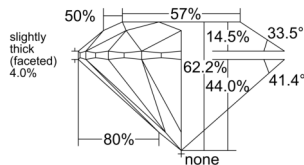

GIA®

FACSIMILE

GIA REPORT

1555211851

Verify this report at GIA.edu

GIA NATURAL DIAMOND DOSSIER®

May 09, 2026
GIA Report Number 1555211851
Shape and Cutting Style ..... Round Brilliant
Measurements ..... 5.70 - 5.74 x 3.55 mm

GRADING RESULTS

Carat Weight ..... 0.71 carat
Color Grade ..... F
Clarity Grade SI2
Cut Grade ..... Excellent

ADDITIONAL GRADING INFORMATION

Polish ..... Excellent
Symmetry ..... Excellent
Fluorescence ..... None
Clarity Characteristics..... Crystal, Cloud, Feather
Inscription(s): GIA 1555211851

PROPORTIONS

Profile to actual proportions