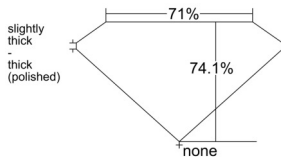

GIA®

FACSIMILE

GIA REPORT 1555209434

Verify this report at GIA.edu

GIA NATURAL DIAMOND DOSSIER®

May 09, 2026
GIA Report Number 1555209434
Shape and Cutting Style ..... Square Modified Brilliant
Measurements ..... 4.52 x 4.50 x 3.34 mm

GRADING RESULTS

Carat Weight ..... 0.59 carat
Color Grade ..... E
Clarity Grade VVS1

ADDITIONAL GRADING INFORMATION

Polish ..... Excellent
Symmetry ..... Very Good
Fluorescence ..... Medium Blue
Clarity Characteristics ..... Pinpoint, Cloud
Inscription(s): GIA 1555209434

PROPORTIONS

Profile not to actual proportions

GRADING SCALES

GIA COLOR SCALE		GIA CLARITY SCALE	
COLORLESS	D	VERY VERY SLIGHTLY INCLUDED	FLAWLESS
	E		INTERNALLY FLAWLESS
	F		VVS₁
	G		VVS₂
	H		VS₁
	I		VS₂
	J		SI₁
	K		SI₂
	L		I₁
	M		I₂
NEAR COLORLESS	N	SLIGHTLY INCLUDED	I₃
	O		
	P		
	Q		
FAINT	R		
	S		
	T		
	U		
VERT LIGHT	V		
	W		
	X		
	Y		
LIGHT	Z