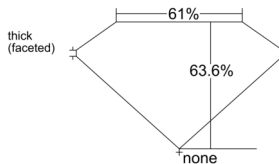

GIA®

FACSIMILE

GIA REPORT 1555202964

Verify this report at GIA.edu

GIA NATURAL DIAMOND DOSSIER®

May 08, 2026
GIA Report Number 1555202964
Shape and Cutting Style ..... Oval Brilliant
Measurements ..... 8.08 x 5.12 x 3.26 mm

GRADING RESULTS

Carat Weight ..... 0.90 carat
Color Grade ..... D
Clarity Grade VS2

ADDITIONAL GRADING INFORMATION

Polish ..... Very Good
Symmetry ..... Very Good
Fluorescence ..... Medium Blue
Clarity Characteristics..... Cloud, Crystal, Feather
Inscription(s): GIA 1555202964

PROPORTIONS

Profile not to actual proportions

GRADING SCALES

GIA COLOR SCALE		GIA CLARITY SCALE			
COLORLESS	D	VERY VERY SLIGHTLY INCLUDED	FLAWLESS		
	E		INTERNALLY FLAWLESS		
	F	VERY SLIGHTLY INCLUDED	VVS₁		
	G		VVS₂		
	H		VS₁		
	NEAR COLORLESS	I	SLIGHTLY INCLUDED	VS₂	
		J		SI₁	
		FAINT	K	INCLUDED	SI₂
			L		I₁
			M		I₂
VERT LIGHT	N	LIGHT	I₃		
	O				
	P				
	Q				
	R