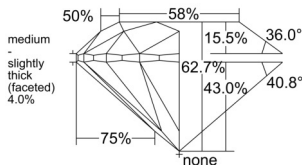

GIA®

FACSIMILE

GIA REPORT 1555199131

Verify this report at GIA.edu

GIA NATURAL DIAMOND DOSSIER®

May 08, 2026
GIA Report Number 1555199131
Shape and Cutting Style ..... Round Brilliant
Measurements ..... 5.33 - 5.37 x 3.35 mm

GRADING RESULTS

Carat Weight ..... 0.60 carat
Color Grade ..... G
Clarity Grade S11
Cut Grade ..... Excellent

ADDITIONAL GRADING INFORMATION

Polish ..... Excellent
Symmetry ..... Excellent
Fluorescence ..... None
Clarity Characteristics ..... Crystal, Cloud
Inscription(s): GIA 1555199131

PROPORTIONS

GRADING SCALES

GIA COLOR SCALE

COLORESS	D
	E
	F
	G
	H
	I
	J
NEAR COLORESS	K
	L
FANIT	M
	N
	O
	P
VERY LIGHT	Q
	R
	S
	T
	U
	V
	W
	X
	Y
LIGHT	Z

GIA CLARITY SCALE

FLAWLESS	VERY VERY SLIGHTLY INCLUDED	VS₁	VS₂	SI₁	SI₂	I₁	I₂	I₃			
									VERY SLIGHTLY INCLUDED	SLIGHTLY INCLUDED	INCLUDED

GIA CUT SCALE

EXCELLENT
VERY GOOD
GOOD
FAIR
POOR