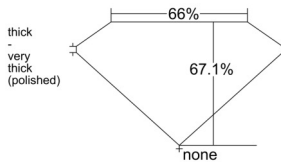

GIA®

FACSIMILE

GIA REPORT 1555178824

Verify this report at GIA.edu

GIA NATURAL DIAMOND DOSSIER®

May 06, 2026
GIA Report Number 1555178824
Shape and Cutting Style ..... **Cut-Cornered Rectangular Modified Brilliant**
Measurements ..... 5.00 x 3.55 x 2.38 mm

GRADING RESULTS

Carat Weight ..... 0.36 carat
Color Grade ..... G
Clarity Grade VVS1

ADDITIONAL GRADING INFORMATION

Polish ..... Excellent
Symmetry ..... Very Good
Fluorescence ..... Faint
Clarity Characteristics ..... Pinpoint
Inscription(s): GIA 1555178824

PROPORTIONS

Profile not to actual proportions

GRADING SCALES

GIA COLOR SCALE		GIA CLARITY SCALE		
COLORLESS	D	VERY VERY SLIGHTLY INCLUDED	FLAWLESS	
	E		INTERNALLY FLAWLESS	
	F		VVS₁	
	G		VVS₂	
	NEAR COLORLESS	H	VERY SLIGHTLY INCLUDED	VS₁
		I		VS₂
		J	SLIGHTLY INCLUDED	S₁
		K		S₂
	FAINT	L	INCLUDED	I₁
		M		I₂
N		I₃		
O				
VERT LIGHT		P		
		Q		
		R		
		S		
LIGHT	T			
	U			
	V			
	W			
	X			
	Y			
	Z