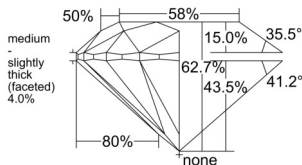

GIA®

FACSIMILE

GIA REPORT 1555175498

Verify this report at gia.edu

GIA NATURAL DIAMOND DOSSIER®

May 05, 2026
GIA Report Number 1555175498
Shape and Cutting Style ..... Round Brilliant
Measurements ..... 5.17 - 5.21 x 3.25 mm

GRADING RESULTS

Carat Weight ..... 0.54 carat
Color Grade I
Clarity Grade VVS1
Cut Grade ..... Excellent

ADDITIONAL GRADING INFORMATION

Polish ..... Excellent
Symmetry ..... Excellent
Fluorescence ..... Medium Blue
Clarity Characteristics..... Pinpoint, Internal Graining
Inspection(s): GIA 1555175498

PROPORTIONS

GRADING SCALES

GIA COLOR SCALE

COLORLESS	D
	E
	F
	G
	H
	I
NEAR COLORLESS	J
	K
	L
FAIN	M
	N
	O
	P
VERY LIGHT	Q
	R
	S
	T
	U
	V
	W
	X
	Y
LIGHT	Z

GIA CLARITY SCALE

FLAWLESS	INTERNAL FLAWLESS	
		FLAWLESS
VERY VERY SLIGHTLY INCLUDED	VVS₁	
	VVS₂	
VERY SLIGHTLY INCLUDED	VS₁	
	VS₂	
SLIGHTLY INCLUDED	SI₁	
	SI₂	
INCLUDED	I₁	
	I₂	
	I₃	

GIA CUT SCALE

EXCELLENT
VERY GOOD
GOOD
FAIR
POOR