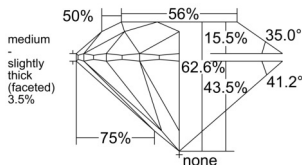

GIA®

FACSIMILE

GIA REPORT 1555174478

Verify this report at GIA.edu

GIA NATURAL DIAMOND DOSSIER®

May 06, 2026
GIA Report Number 1555174478
Shape and Cutting Style ..... Round Brilliant
Measurements ..... 4.27 - 4.29 x 2.68 mm

GRADING RESULTS

Carat Weight ..... 0.30 carat
Color Grade ..... E
Clarity Grade VVS1
Cut Grade ..... Excellent

ADDITIONAL GRADING INFORMATION

Polish ..... Excellent
Symmetry ..... Excellent
Fluorescence ..... None
Clarity Characteristics ..... Pinpoint, Cloud, Feather
Inscription(s): GIA 1555174478

PROPORTIONS

GRADING SCALES

GIA COLOR SCALE	GIA CLARITY SCALE	GIA CUT SCALE	
D	FLAWLESS	EXCELLENT	
E	INTERNALLY FLAWLESS		
F		VVS₁	VERY GOOD
G	VVS₂		
H	VS₁	GOOD	
I	VS₂		
J	SI₁	FAIR	
K	SI₂		
L	I₁	POOR	
M			
N			
O	I₂		
P			
Q			
R	I₃		
S			
T			
U			
V			
W			
X			
Y			
Z