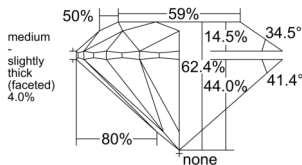

GIA®

FACSIMILE

GIA REPORT

1555172961

Verify this report at GIA.edu

GIA NATURAL DIAMOND DOSSIER®

May 05, 2026
GIA Report Number 1555172961
Shape and Cutting Style ..... Round Brilliant
Measurements ..... 5.66 - 5.71 x 3.55 mm

GRADING RESULTS

Carat Weight ..... 0.71 carat
Color Grade ..... M
Clarity Grade VS1
Cut Grade ..... Excellent

ADDITIONAL GRADING INFORMATION

Polish ..... Excellent
Symmetry ..... Excellent
Fluorescence ..... Faint
Clarity Characteristics ..... Feather, Pinpoint
Inscription(s): GIA 1555172961

PROPORTIONS

Profile to actual proportions