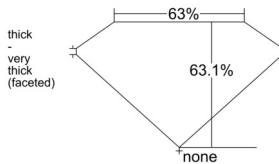

GIA®

FACSIMILE

GIA REPORT 1555170905

Verify this report at GIA.edu

GIA NATURAL DIAMOND DOSSIER®

May 05, 2026
GIA Report Number 1555170905
Shape and Cutting Style ..... Pear Brilliant
Measurements ..... 5.86 x 3.75 x 2.37 mm

GRADING RESULTS

Carat Weight ..... 0.30 carat
Color Grade ..... H
Clarity Grade VVS2

ADDITIONAL GRADING INFORMATION

Polish ..... Excellent
Symmetry ..... Excellent
Fluorescence ..... Medium Blue
Clarity Characteristics ..... Pinpoint
Inscription(s): GIA 1555170905

PROPORTIONS

Profile not to actual proportions

GRADING SCALES

GIA COLOR SCALE		GIA CLARITY SCALE			
COLORLESS	D	VERY VERY SLIGHTLY INCLUDED	FLAWLESS		
	E		INTERNALLY FLAWLESS		
	F	VERY SLIGHTLY INCLUDED	VVS₁		
	G		VVS₂		
	H		VS₁		
	NEAR COLORLESS	I	SLIGHTLY INCLUDED	VS₂	
		J		SI₁	
		FAINT	K	INCLUDED	SI₂
			L		I₁
			M		I₂
VERT LIGHT	N	LIGHT	I₃		
	O				
	P				
	Q				
	R				
	S				
	T