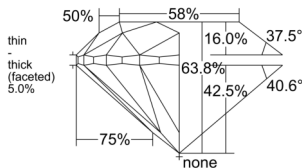

GIA®

FACSIMILE

GIA REPORT 1555169021

Verify this report at GIA.edu

GIA NATURAL DIAMOND DOSSIER®

May 05, 2026
GIA Report Number 1555169021
Shape and Cutting Style ..... Round Brilliant
Measurements ..... 4.61 - 4.63 x 2.95 mm

GRADING RESULTS

Carat Weight ..... 0.40 carat
Color Grade ..... G
Clarity Grade S11
Cut Grade ..... Very Good

ADDITIONAL GRADING INFORMATION

Polish ..... Excellent
Symmetry ..... Very Good
Fluorescence ..... Faint
Clarity Characteristics ..... Cloud, Crystal
Inscription(s): GIA 1555169021

PROPORTIONS

Profile to actual proportions