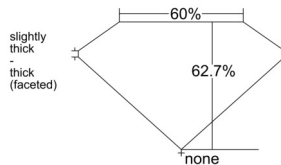

GIA®

FACSIMILE

GIA REPORT 1555163469

Verify this report at GIA.edu

GIA NATURAL DIAMOND DOSSIER®

May 04, 2026
GIA Report Number 1555163469
Shape and Cutting Style ..... Pear Brilliant
Measurements ..... 7.70 x 4.97 x 3.12 mm

GRADING RESULTS

Carat Weight ..... 0.71 carat
Color Grade ..... D
Clarity Grade SI1

ADDITIONAL GRADING INFORMATION

Polish ..... Excellent
Symmetry ..... Excellent
Fluorescence ..... Faint
Clarity Characteristics ..... Crystal, Cloud
Inscription(s): GIA 1555163469

PROPORTIONS

Profile not to actual proportions

GRADING SCALES

GIA COLOR SCALE		GIA CLARITY SCALE			
COLORLESS	D	VERY VERY SLIGHTLY INCLUDED	FLAWLESS		
	E		INTERNALLY FLAWLESS		
	F	VERY SLIGHTLY INCLUDED	VVS₁		
	G		VVS₂		
	H		VS₁		
	NEAR COLORLESS	I	SLIGHTLY INCLUDED	VS₂	
		J		SI₁	
		FAINT	K	INCLUDED	SI₂
			L		I₁
			M		I₂
VERT LIGHT	N	LIGHT	I₃		
	O				
	P				
	Q				
	R