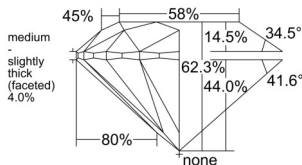

GIA®

FACSIMILE

GIA REPORT

1555161481

Verify this report at GIA.edu

GIA NATURAL DIAMOND DOSSIER®

May 01, 2026
GIA Report Number 1555161481
Shape and Cutting Style ..... Round Brilliant
Measurements ..... 3.77 - 3.78 x 2.35 mm

GRADING RESULTS

Carat Weight ..... 0.20 carat
Color Grade ..... D
Clarity Grade VVS2
Cut Grade ..... Excellent

ADDITIONAL GRADING INFORMATION

Polish ..... Excellent
Symmetry ..... Excellent
Fluorescence ..... None
Clarity Characteristics ..... Needle, Pinpoint
Inscription(s): GIA 1555161481

PROPORTIONS

Profile to actual proportions

GRADING SCALES

GIA COLOR SCALE

COLORESS	D
	E
	F
	G
	H
	I
	J
NEAR COLORESS	K
	L
FANT	M
	N
	O
	P
VERY LIGHT	Q
	R
	S
	T
	U
	V
	W
	X
	Y
LIGHT	Z

GIA CLARITY SCALE

VERY VERY SLIGHTLY INCLUDED	FLAWLESS
	INTERNALLY FLAWLESS
VERY SLIGHTLY INCLUDED	VVS₁
	VVS₂
SLIGHTLY INCLUDED	VS₁
	VS₂
INCLUDED	SI₁
	SI₂
	I₁
	I₂
	I₃

GIA CUT SCALE

EXCELLENT
VERY GOOD
GOOD
FAIR
POOR