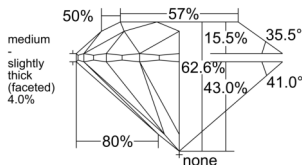

GIA®

FACSIMILE

GIA REPORT 1555158483

Verify this report at GIA.edu

GIA NATURAL DIAMOND DOSSIER®

May 01, 2026
GIA Report Number 1555158483
Shape and Cutting Style ..... Round Brilliant
Measurements ..... 4.75 - 4.79 x 2.99 mm

GRADING RESULTS

Carat Weight ..... 0.42 carat
Color Grade ..... F
Clarity Grade VS1
Cut Grade ..... Excellent

ADDITIONAL GRADING INFORMATION

Polish ..... Excellent
Symmetry ..... Excellent
Fluorescence ..... None
Clarity Characteristics ..... Cloud, Needle
Inscription(s): GIA 1555158483

PROPORTIONS

GRADING SCALES

GIA COLOR SCALE	GIA CLARITY SCALE	GIA CUT SCALE	
D	FLAWLESS	EXCELLENT	
E	INTERNALLY FLAWLESS		
F		VVS₁	VERY GOOD
G	VVS₂		
H	VS₁	GOOD	
I	VS₂		
J	SI₁	FAIR	
K	SI₂		
L	I₁	POOR	
M	I₂		
N	I₃		
O			
P			
Q			
R			
S			
T			
U			
V			
W			
X			
Y			
Z