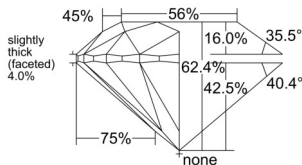

GIA®

FACSIMILE

GIA REPORT 1555153876

Verify this report at GIA.edu

GIA NATURAL DIAMOND DOSSIER®

May 02, 2026
GIA Report Number 1555153876
Shape and Cutting Style ..... Round Brilliant
Measurements ..... 5.04 - 5.07 x 3.15 mm

GRADING RESULTS

Carat Weight ..... 0.50 carat
Color Grade ..... K
Clarity Grade VS1
Cut Grade ..... Very Good

ADDITIONAL GRADING INFORMATION

Polish ..... Excellent
Symmetry ..... Excellent
Fluorescence ..... None
Clarity Characteristics ..... Cloud, Pinpoint
Inscription(s): GIA 1555153876

PROPORTIONS

Profile to actual proportions