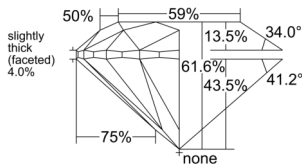

GIA®

FACSIMILE

GIA REPORT 1555152996

Verify this report at GIA.edu

GIA NATURAL DIAMOND DOSSIER®

May 04, 2026
GIA Report Number 1555152996
Shape and Cutting Style ..... Round Brilliant
Measurements ..... 4.30 - 4.32 x 2.66 mm

GRADING RESULTS

Carat Weight ..... 0.30 carat
Color Grade ..... D
Clarity Grade VS1
Cut Grade ..... Excellent

ADDITIONAL GRADING INFORMATION

Polish ..... Excellent
Symmetry ..... Excellent
Fluorescence ..... Strong Blue
Clarity Characteristics ..... Feather, Pinpoint
Inscription(s): GIA 1555152996

PROPORTIONS

Profile to actual proportions