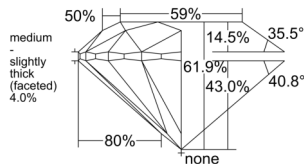

GIA®

FACSIMILE

GIA REPORT

1555133355

Verify this report at GIA.edu

GIA NATURAL DIAMOND DOSSIER®

May 04, 2026
GIA Report Number 1555133355
Shape and Cutting Style ..... Round Brilliant
Measurements ..... 4.91 - 4.96 x 3.05 mm

GRADING RESULTS

Carat Weight ..... 0.46 carat
Color Grade ..... E
Clarity Grade S11
Cut Grade ..... Excellent

ADDITIONAL GRADING INFORMATION

Polish ..... Excellent
Symmetry ..... Excellent
Fluorescence ..... None
Clarity Characteristics ..... Cloud, Feather
Inscription(s): GIA 1555133355

PROPORTIONS

Profile to actual proportions