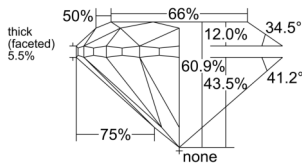

GIA®

FACSIMILE

GIA REPORT

1555132646

Verify this report at GIA.edu

GIA NATURAL DIAMOND DOSSIER®

May 04, 2026
GIA Report Number 1555132646
Shape and Cutting Style ..... Round Brilliant
Measurements ..... 4.24 - 4.27 x 2.59 mm

GRADING RESULTS

Carat Weight ..... 0.30 carat
Color Grade ..... F
Clarity Grade VS2
Cut Grade ..... Very Good

ADDITIONAL GRADING INFORMATION

Polish ..... Excellent
Symmetry ..... Good
Fluorescence ..... None
Clarity Characteristics..... Indented Natural, Needle
Inscription(s): GIA 1555132646

PROPORTIONS

Profile to actual proportions

GRADING SCALES

GIA COLOR SCALE

COLOURESS	D
	E
	F
	G
	H
	I
	J
NEAR COLOURESS	K
	L
FAIN	M
	N
	O
	P
	Q
VERY LIGHT	R
	S
	T
	U
	V
	W
	X
	Y
LIGHT	Z

GIA CLARITY SCALE

VERY VERY SLIGHTLY INCLUDED	FLAWLESS
	INTERNALLY FLAWLESS
VERY SLIGHTLY INCLUDED	VVS₁
	VVS₂
SLIGHTLY INCLUDED	VS₁
	VS₂
INCLUDED	SI₁
	SI₂
	I₁
	I₂
	I₃

GIA CUT SCALE

EXCELLENT
VERY GOOD
GOOD
FAIR
POOR