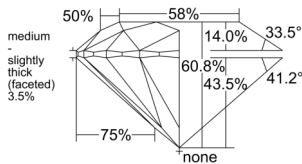

GIA®

FACSIMILE

GIA REPORT 1555125437

Verify this report at GIA.edu

GIA NATURAL DIAMOND DOSSIER®

April 27, 2026
GIA Report Number 1555125437
Shape and Cutting Style ..... Round Brilliant
Measurements ..... 4.33 - 4.35 x 2.64 mm

GRADING RESULTS

Carat Weight ..... 0.30 carat
Color Grade ..... K
Clarity Grade VS1
Cut Grade ..... Excellent

ADDITIONAL GRADING INFORMATION

Polish ..... Excellent
Symmetry ..... Excellent
Fluorescence ..... Faint
Clarity Characteristics ..... Feather, Cloud, Pinpoint
Inscription(s): GIA 1555125437

PROPORTIONS

Profile to actual proportions

GRADING SCALES

GIA COLOR SCALE	GIA CLARITY SCALE	GIA CUT SCALE	
D	FLAWLESS	EXCELLENT	
E	INTERNALLY FLAWLESS		
F		VVS₁	VERY GOOD
G	VVS₂		
H	VS₁	GOOD	
I	VS₂		
J	SI₁	FAIR	
K	SI₂		
L	I₁	POOR	
M	I₂		
N	I₃		
O			
P			
Q			
R			
S			
T			
U			
V			
W			
X			
Y			
Z