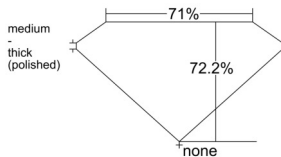

GIA®

FACSIMILE

GIA REPORT 1555123650

Verify this report at gia.edu

GIA NATURAL DIAMOND DOSSIER®

April 24, 2026
GIA Report Number 1555123650
Shape and Cutting Style ..... **Square Modified Brilliant**
Measurements ..... 5.11 x 5.04 x 3.64 mm

GRADING RESULTS

Carat Weight ..... 0.80 carat
Color Grade ..... F
Clarity Grade S11

ADDITIONAL GRADING INFORMATION

Polish ..... Excellent
Symmetry ..... Very Good
Fluorescence ..... None
Clarity Characteristics ..... Cloud, Feather
Inscription(s): GIA 1555123650

PROPORTIONS

Profile not to actual proportions

GRADING SCALES

GIA COLOR SCALE		GIA CLARITY SCALE			
COLORLESS	D	VERY VERY SLIGHTLY INCLUDED	FLAWLESS		
	E		INTERNALLY FLAWLESS		
	F	VERY SLIGHTLY INCLUDED	VVS₁		
	G		VVS₂		
	H		VS₁		
	NEAR COLORLESS	I	SLIGHTLY INCLUDED	VS₂	
		J		S1₁	
		FAINT	K	INCLUDED	S1₂
			L		I₁
			M		I₂
VERT LIGHT	N	LIGHT	I₃		
	O				
	P				
	Q				
	R