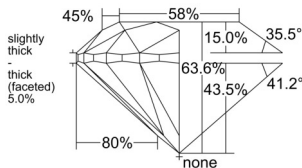

GIA®

FACSIMILE

GIA REPORT 1555119185

Verify this report at GIA.edu

GIA NATURAL DIAMOND DOSSIER®

April 27, 2026
GIA Report Number 1555119185
Shape and Cutting Style ..... Round Brilliant
Measurements ..... 4.96 - 5.01 x 3.17 mm

GRADING RESULTS

Carat Weight ..... 0.50 carat
Color Grade ..... D
Clarity Grade VVS1
Cut Grade ..... Very Good

ADDITIONAL GRADING INFORMATION

Polish ..... Excellent
Symmetry ..... Very Good
Fluorescence ..... None
Clarity Characteristics ..... Feather
Inscription(s): GIA 1555119185

PROPORTIONS

Profile to actual proportions