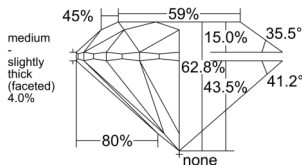

GIA®

FACSIMILE

GIA REPORT 1555118725

Verify this report at GIA.edu

GIA NATURAL DIAMOND DOSSIER®

April 25, 2026
GIA Report Number 1555118725
Shape and Cutting Style ..... Round Brilliant
Measurements ..... 5.52 - 5.55 x 3.48 mm

GRADING RESULTS

Carat Weight ..... 0.66 carat
Color Grade ..... D
Clarity Grade VVS1
Cut Grade ..... Excellent

ADDITIONAL GRADING INFORMATION

Polish ..... Excellent
Symmetry ..... Excellent
Fluorescence ..... None
Clarity Characteristics ..... Pinpoint
Inscription(s): GIA 1555118725

PROPORTIONS

GRADING SCALES

GIA COLOR SCALE	GIA CLARITY SCALE	GIA CUT SCALE
COLOURLESS	FLAWLESS	EXCELLENT
D	INTERNALLY FLAWLESS	
E	VVS₁	VERY GOOD
F		
G	VS₁	GOOD
H		
I	SI₁	FAIR
J		
K	I₁	POOR
L		
M	I₂	
N		
O	I₃	
P		
Q		
R		
S		
T		
U		
V		
W		
X		
Y		
Z