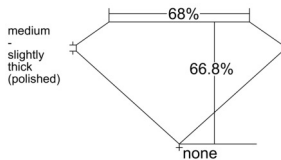

GIA®

FACSIMILE

GIA REPORT 1555107537

Verify this report at GIA.edu

GIA NATURAL DIAMOND DOSSIER®

April 27, 2026
GIA Report Number 1555107537
Shape and Cutting Style ..... Emerald Cut
Measurements ..... 6.11 x 4.33 x 2.89 mm

GRADING RESULTS

Carat Weight ..... 0.73 carat
Color Grade ..... E
Clarity Grade VS1

ADDITIONAL GRADING INFORMATION

Polish ..... Excellent
Symmetry ..... Excellent
Fluorescence ..... Faint
Clarity Characteristics..... Crystal, Pinpoint, Cloud
Inscription(s): GIA 1555107537

PROPORTIONS

Profile not to actual proportions

GRADING SCALES

GIA COLOR SCALE		GIA CLARITY SCALE			
COLORLESS	D	VERY VERY SLIGHTLY INCLUDED	FLAWLESS		
	E		INTERNALLY FLAWLESS		
	F	VERY SLIGHTLY INCLUDED	VS₁		
	G		VS₂		
	H		VS₁		
	NEAR COLORLESS	I	SLIGHTLY INCLUDED	VS₂	
		J		SI₁	
		FAINT	K	INCLUDED	SI₂
			L		I₁
			M		I₂
VERT LIGHT	N	LIGHT	I₃		
	O				
	P				
	Q				
	R