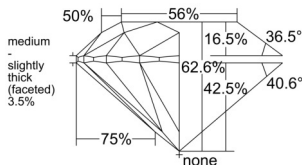

GIA®

FACSIMILE

GIA REPORT 1555092140

Verify this report at GIA.edu

GIA NATURAL DIAMOND DOSSIER®

April 23, 2026
GIA Report Number 1555092140
Shape and Cutting Style ..... Round Brilliant
Measurements ..... 5.38 - 5.41 x 3.38 mm

GRADING RESULTS

Carat Weight ..... 0.61 carat
Color Grade ..... H
Clarity Grade VS1
Cut Grade ..... Excellent

ADDITIONAL GRADING INFORMATION

Polish ..... Excellent
Symmetry ..... Excellent
Fluorescence ..... None
Clarity Characteristics..... Crystal, Cloud, Pinpoint
Inscription(s): GIA 1555092140

PROPORTIONS

GRADING SCALES

GIA COLOR SCALE	GIA CLARITY SCALE	GIA CUT SCALE
COLOURLESS	FLAWLESS	EXCELLENT
D	INTERNALLY FLAWLESS	
E	VVS₁	VERY GOOD
F		
G	VS₁	GOOD
H		
I	SI₁	FAIR
J		
K	I₁	POOR
L		
M	I₂	
N		
O	I₃	
P		
Q		
R		
S		
T		
U		
V		
W		
X		
Y		
Z