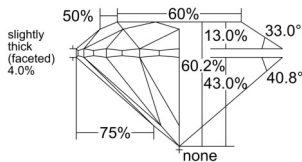

GIA®

FACSIMILE

GIA REPORT 1555090867

Verify this report at GIA.edu

GIA NATURAL DIAMOND DOSSIER®

April 22, 2026
GIA Report Number 1555090867
Shape and Cutting Style ..... Round Brilliant
Measurements ..... 5.31 - 5.32 x 3.20 mm

GRADING RESULTS

Carat Weight ..... 0.56 carat
Color Grade I
Clarity Grade VS2
Cut Grade ..... Excellent

ADDITIONAL GRADING INFORMATION

Polish ..... Excellent
Symmetry ..... Excellent
Fluorescence ..... Medium Blue
Clarity Characteristics ..... Crystal
Inscription(s): GIA 1555090867

PROPORTIONS

Profile to actual proportions