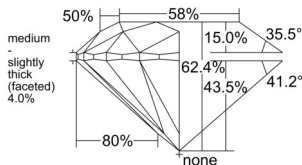

GIA®

FACSIMILE

GIA REPORT 1555085326

Verify this report at GIA.edu

GIA NATURAL DIAMOND DOSSIER®

April 22, 2026
GIA Report Number 1555085326
Shape and Cutting Style ..... Round Brilliant
Measurements ..... 4.70 - 4.73 x 2.94 mm

GRADING RESULTS

Carat Weight ..... 0.40 carat
Color Grade ..... F
Clarity Grade VS1
Cut Grade ..... Excellent

ADDITIONAL GRADING INFORMATION

Polish ..... Excellent
Symmetry ..... Excellent
Fluorescence ..... None
Clarity Characteristics..... Cloud, Crystal, Needle, Pinpoint
Inscription(s): GIA 1555085326

PROPORTIONS

GRADING SCALES

GIA COLOR SCALE	GIA CLARITY SCALE	GIA CUT SCALE	
D	FLAWLESS	EXCELLENT	
E	INTERNALLY FLAWLESS		
F		VVS₁	VERY GOOD
G	VVS₂		
H	VS₁	GOOD	
I	VS₂		
J	SI₁	FAIR	
K	SI₂		
L	I₁	POOR	
M	I₂		
N	I₃		
O			
P			
Q			
R			
S			
T			
U			
V			
W			
X			
Y			
Z