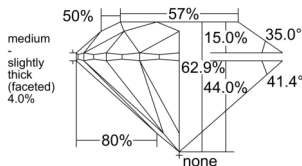

GIA®

FACSIMILE

GIA REPORT 1555078711

Verify this report at GIA.edu

GIA NATURAL DIAMOND DOSSIER®

April 20, 2026
GIA Report Number 1555078711
Shape and Cutting Style ..... Round Brilliant
Measurements ..... 5.07 - 5.11 x 3.20 mm

GRADING RESULTS

Carat Weight ..... 0.51 carat
Color Grade ..... E
Clarity Grade S11
Cut Grade ..... Excellent

ADDITIONAL GRADING INFORMATION

Polish ..... Excellent
Symmetry ..... Excellent
Fluorescence ..... None
Clarity Characteristics..... Crystal, Cloud, Feather
Inscription(s): GIA 1555078711

PROPORTIONS

GRADING SCALES

GIA COLOR SCALE

COLOREDNESS	D
	E
	F
	G
	H
	I
	J
NEAR COLORLESS	K
	L
Faint	M
	N
	O
	P
Very Light	Q
	R
	S
	T
	U
	V
Light	W
	X
	Y
	Z

GIA CLARITY SCALE

FLAWLESS	INTERNAL FLAWLESS	
		FLAWLESS
VERY VERY SLIGHTLY INCLUDED	VERY SLIGHTLY INCLUDED	
		VVS₁
	VVS₂	
SLIGHTLY INCLUDED	INCLUDED	
		VS₁
	VS₂	
	SI₁	
	SI₂	
	I₁	
	I₂	
	I₃	

GIA CUT SCALE

EXCELLENT
VERY GOOD
GOOD
FAIR
POOR