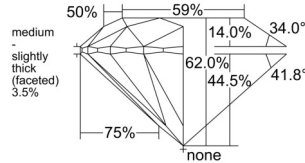

GIA®

FACSIMILE

GIA REPORT 1555078534

Verify this report at GIA.edu

GIA NATURAL DIAMOND DOSSIER®

April 20, 2026
GIA Report Number 1555078534
Shape and Cutting Style ..... Round Brilliant
Measurements ..... 5.15 - 5.17 x 3.20 mm

GRADING RESULTS

Carat Weight ..... 0.52 carat
Color Grade ..... F
Clarity Grade S11
Cut Grade ..... Excellent

ADDITIONAL GRADING INFORMATION

Polish ..... Excellent
Symmetry ..... Excellent
Fluorescence ..... None
Clarity Characteristics ..... Feather
Inscription(s): GIA 1555078534

PROPORTIONS

Profile to actual proportions