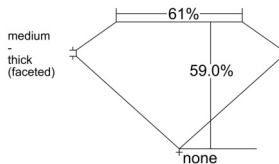

GIA®

FACSIMILE

GIA REPORT 1555070886

Verify this report at GIA.edu

GIA NATURAL DIAMOND DOSSIER®

April 20, 2026
GIA Report Number 1555070886
Shape and Cutting Style ..... Pear Brilliant
Measurements ..... 5.97 x 3.83 x 2.26 mm

GRADING RESULTS

Carat Weight ..... 0.30 carat
Color Grade ..... E
Clarity Grade VVS1

ADDITIONAL GRADING INFORMATION

Polish ..... Excellent
Symmetry ..... Very Good
Fluorescence ..... None
Clarity Characteristics ..... Pinpoint
Inscription(s): GIA 1555070886

PROPORTIONS

Profile not to actual proportions

GRADING SCALES

GIA COLOR SCALE		GIA CLARITY SCALE			
COLORLESS	D	VERY VERY SLIGHTLY INCLUDED	FLAWLESS		
	E		INTERNALLY FLAWLESS		
	F	VERY SLIGHTLY INCLUDED	VVS₁		
	G		VVS₂		
	H		VS₁		
	NEAR COLORLESS	I	SLIGHTLY INCLUDED	VS₂	
		J		SI₁	
		FAINT	K	INCLUDED	SI₂
			L		I₁
			M		I₂
VERT LIGHT	N	LIGHT	I₃		
	O				
	P				
	Q				
	R