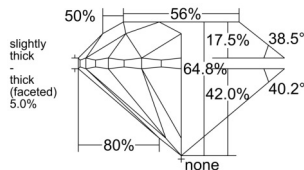

GIA®

FACSIMILE

GIA REPORT 1555064281

Verify this report at GIA.edu

GIA NATURAL DIAMOND DOSSIER®

April 20, 2026
GIA Report Number 1555064281
Shape and Cutting Style ..... Round Brilliant
Measurements ..... 5.51 - 5.54 x 3.58 mm

GRADING RESULTS

Carat Weight ..... 0.70 carat
Color Grade ..... G
Clarity Grade VS1
Cut Grade ..... Very Good

ADDITIONAL GRADING INFORMATION

Polish ..... Excellent
Symmetry ..... Excellent
Fluorescence ..... None
Clarity Characteristics ..... Cloud
Inscription(s): GIA 1555064281

PROPORTIONS

Profile to actual proportions