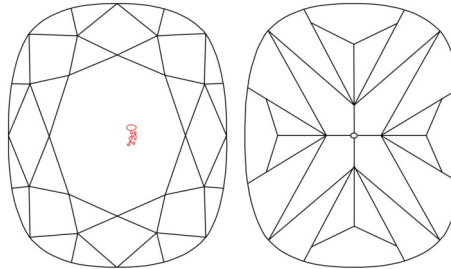

**GIA NATURAL DIAMOND GRADING REPORT**

April 17, 2026  
 GIA Report Number ..... 1555054384  
 Shape and Cutting Style ..... Cushion Modified Brilliant  
 Measurements ..... 6.66 x 5.32 x 3.66 mm

**GRADING RESULTS**

Carat Weight ..... 1.02 carat  
 Color Grade ..... G  
 Clarity Grade ..... SI1

**ADDITIONAL GRADING INFORMATION**

Polish ..... Excellent  
 Symmetry ..... Excellent  
 Fluorescence ..... None  
 Inscription(s): GIA 1555054384

**Comments:** Clouds are not shown. Pinpoints are not shown.

**PROPORTIONS**

Profile not to actual proportions

**CLARITY CHARACTERISTICS**

**KEY TO SYMBOLS\***

- Crystal

**GRADING SCALES**

GIA COLOR SCALE		GIA CLARITY SCALE	
COLOURLESS	D	VERY VERY SLIGHTLY INCLUDED	FLAWLESS
	E		INTERNALLY FLAWLESS
	F		VVS <sub>1</sub>
NEAR COLOURLESS	G	VERY SLIGHTLY INCLUDED	VVS <sub>2</sub>
	H		VS <sub>1</sub>
	I		VS <sub>2</sub>
FANT	J	SLIGHTLY INCLUDED	SI <sub>1</sub>
	K		SI <sub>2</sub>
	L		I <sub>1</sub>
VERY LIGHT	M	INCLUDED	I <sub>2</sub>
	N		I <sub>3</sub>
	O		
LIGHT	P		
	Q		
	R		
	S		
	T		
	U		
	V		
W			
X			
Y			
Z			