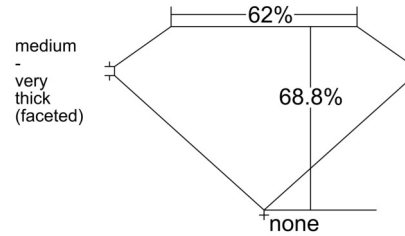

**GIA NATURAL DIAMOND GRADING REPORT**

April 17, 2026  
 GIA Report Number ..... 1555054384  
 Shape and Cutting Style ..... Cushion Modified Brilliant  
 Measurements ..... 6.66 x 5.32 x 3.66 mm

**GRADING RESULTS**

Carat Weight ..... 1.02 carat  
 Color Grade ..... G  
 Clarity Grade ..... SI1

**ADDITIONAL GRADING INFORMATION**

Polish ..... Excellent  
 Symmetry ..... Excellent  
 Fluorescence ..... None  
 Inscription(s): GIA 1555054384

**Comments:** Clouds are not shown. Pinpoints are not shown.

**PROPORTIONS**

Profile not to actual proportions

**CLARITY CHARACTERISTICS**

**KEY TO SYMBOLS\***

- Crystal

**GRADING SCALES**

GIA COLOR SCALE		GIA CLARITY SCALE	
COLOURLESS	D	VERY VERY SLIGHTLY INCLUDED	FLAWLESS
	E		INTERNALLY FLAWLESS
	F		VVS <sub>1</sub>
NEAR COLOURLESS	G	VERY SLIGHTLY INCLUDED	VVS <sub>2</sub>
	H		VS <sub>1</sub>
	I		VS <sub>2</sub>
FANT	J	SLIGHTLY INCLUDED	SI <sub>1</sub>
	K		SI <sub>2</sub>
	L		I <sub>1</sub>
VERY LIGHT	M	INCLUDED	I <sub>2</sub>
	N		I <sub>3</sub>
	O		
LIGHT	P		
	Q		
	R		
	S		
	T		
	U		
	V		
W			
X			
Y			
Z			