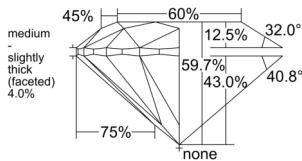

GIA®

FACSIMILE

GIA REPORT 1555037423

Verify this report at GIA.edu

GIA NATURAL DIAMOND DOSSIER®

April 16, 2026
GIA Report Number 1555037423
Shape and Cutting Style ..... Round Brilliant
Measurements ..... 4.32 - 4.34 x 2.59 mm

GRADING RESULTS

Carat Weight ..... 0.30 carat
Color Grade ..... J
Clarity Grade VS1
Cut Grade ..... Excellent

ADDITIONAL GRADING INFORMATION

Polish ..... Excellent
Symmetry ..... Excellent
Fluorescence ..... Faint
Clarity Characteristics..... Crystal, Cloud, Needle, Pinpoint
Inscription(s): GIA 1555037423

PROPORTIONS

Profile to actual proportions

GRADING SCALES

GIA COLOR SCALE	GIA CLARITY SCALE	GIA CUT SCALE
COLOURLESS D	FLAWLESS	EXCELLENT
E	INTERNALLY FLAWLESS	
F	VVS₁	VERY GOOD
G		
H	VVS₂	GOOD
I	VS₁	
J	VS₂	FAIR
K	SI₁	
L	SI₂	POOR
M	I₁	
N	I₂	
O	I₃	
P		
Q		
R		
S		
T		
U		
V		
W		
X		
Y		
Z