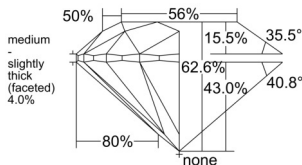

GIA®

FACSIMILE

GIA REPORT 1555033729

Verify this report at GIA.edu

GIA NATURAL DIAMOND DOSSIER®

April 15, 2026
GIA Report Number 1555033729
Shape and Cutting Style ..... Round Brilliant
Measurements ..... 4.87 - 4.88 x 3.05 mm

GRADING RESULTS

Carat Weight ..... 0.44 carat
Color Grade ..... F
Clarity Grade VVS1
Cut Grade ..... Excellent

ADDITIONAL GRADING INFORMATION

Polish ..... Excellent
Symmetry ..... Excellent
Fluorescence ..... None
Clarity Characteristics ..... Cloud, Pinpoint, Feather
Inscription(s): GIA 1555033729

PROPORTIONS

GRADING SCALES

GIA COLOR SCALE

COLORLESS	D
	E
	F
	G
	H
	I
	J
NEAR COLORLESS	K
	L
FAIN	M
	N
	O
	P
VERY LIGHT	Q
	R
	S
	T
	U
	V
	W
	X
	Y
LIGHT	Z

GIA CLARITY SCALE

FLAWLESS	INTERNAL FLAWLESS	
		EXCELLENT
VERY VERY SLIGHTLY INCLUDED	VVS₁	
	VVS₂	
VERY SLIGHTLY INCLUDED	VS₁	
	VS₂	
SLIGHTLY INCLUDED	SI₁	
	SI₂	
INCLUDED	I₁	
	I₂	
	I₃	
POOR		

GIA CUT SCALE

EXCELLENT
VERY GOOD
GOOD
FAIR
POOR